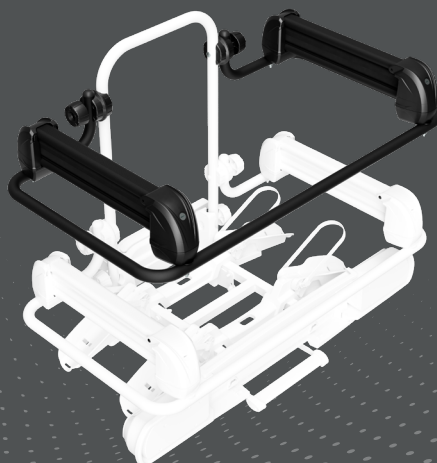

ACCESSORIES

Art. 23.GP1000

Tow-ball carrier ski accessory

EAN CODE

8015058000591

- Can load up to 2 snowboards or 4 pairs of skis
- Compatible with GP Tow-Ball box art. 23.GP001
- Compatible with Peruzzo bike carriers

SCAN
QR CODE

[Compatibility list online](#)

Art. 23.GP1001

Accessory for 2nd floor tow-ball ski carrier

EAN CODE

8015058000607

- Can load in total up to 8 pair of skis or 4 snowboards
- Allows you to add a floor to your ski carrier art.23.GP1000

SCAN
QR CODE