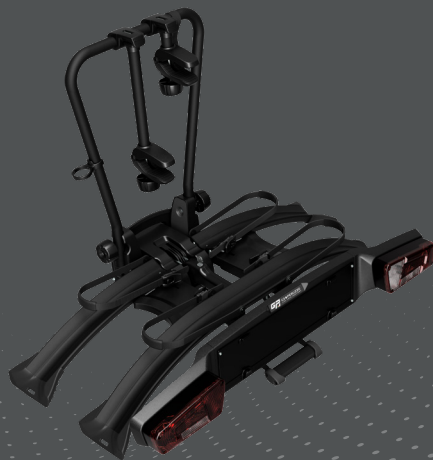

GPVERVE

Art. 23.GP016 Tow-Ball bike carrier for 2 E-Bikes

EAN CODE
8015058000614

- Suitable for E-Bikes e Fat bikes
- Max load 60 kgs
- Can load bikes with wheelbase up to 135 cm long
- 3rd bike kit available as optional art. 23.GP017
- Arms and locking knobs included

SCAN
QR CODE