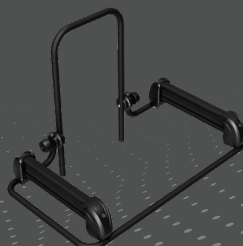

EAN CODE
8015058019005

- Tiltable
- Lockable
- Create the perfect match by choosing the accessories that fit your needs best
- Strong metal base

And now... **BUILD YOUR TRIP!**

BIKE CARRIER KIT

Art. 23.GP020
Bike Carrier kit

Art. 23.GP021
Supplementary Bike kit

EAN CODE
8015058021008

SKI KIT

Art. 23.GP023
Tow-Ball Box

EAN CODE
8015058023002

Art. 23.GP1000
Towball carrier ski accessory

EAN CODE
8015058000591

GPVERVE

Art. 23.GP016 Tow-Ball bike carrier for 2 E-Bikes

EAN CODE
8015058000614

- Suitable for E-Bikes e Fat bikes
- Max load 60 kgs
- Can load bikes with wheelbase up to 135 cm long
- 3rd bike kit available as optional art. 23.GP017
- Arms and locking knobs included

SCAN
QR CODE

GPEVOLVE

Art. 23.GP001
Tow-Ball box

EAN CODE
8010682052787

- Compatible with Peruzzo Tow-Ball bike carriers
- 340 lt capacity
- Lockable
- Compatible also with Ski carrier accessory art 23.GP1000
- Max load 45 kgs