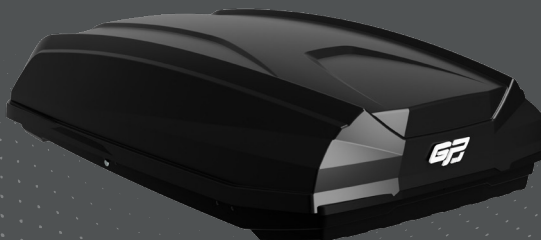

SCAN
ORCODE