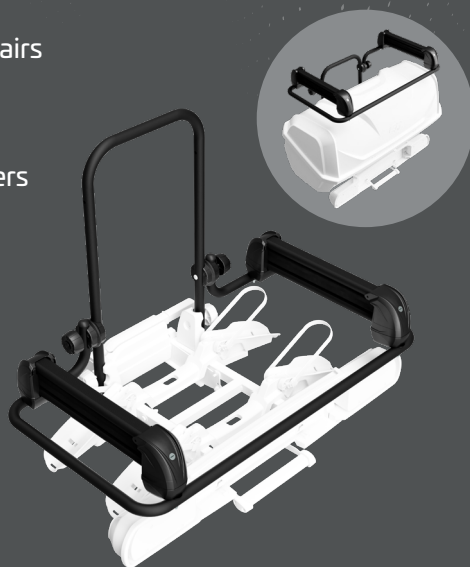

SCAN
QR CODE

Compatibility list online

ACCESSORIES

Art. 23.GP1000

Tow-ball carrier ski accessory

EAN CODE

8015058000591

- Can load up to 2 snowboards or 4 pairs of skis
- Compatible with GP Tow-Ball box art. 23.GP001
- Compatible with Peruzzo bike carriers

SCAN
QR CODE

[Compatibility list online](#)

Art. 23.GP1001

Accessory for 2nd floor tow-ball ski carrier

EAN CODE

8015058000607

- Can load in total up to 8 pair of skis or 4 snowboards
- Allows you to add a floor to your ski carrier art.23.GP1000