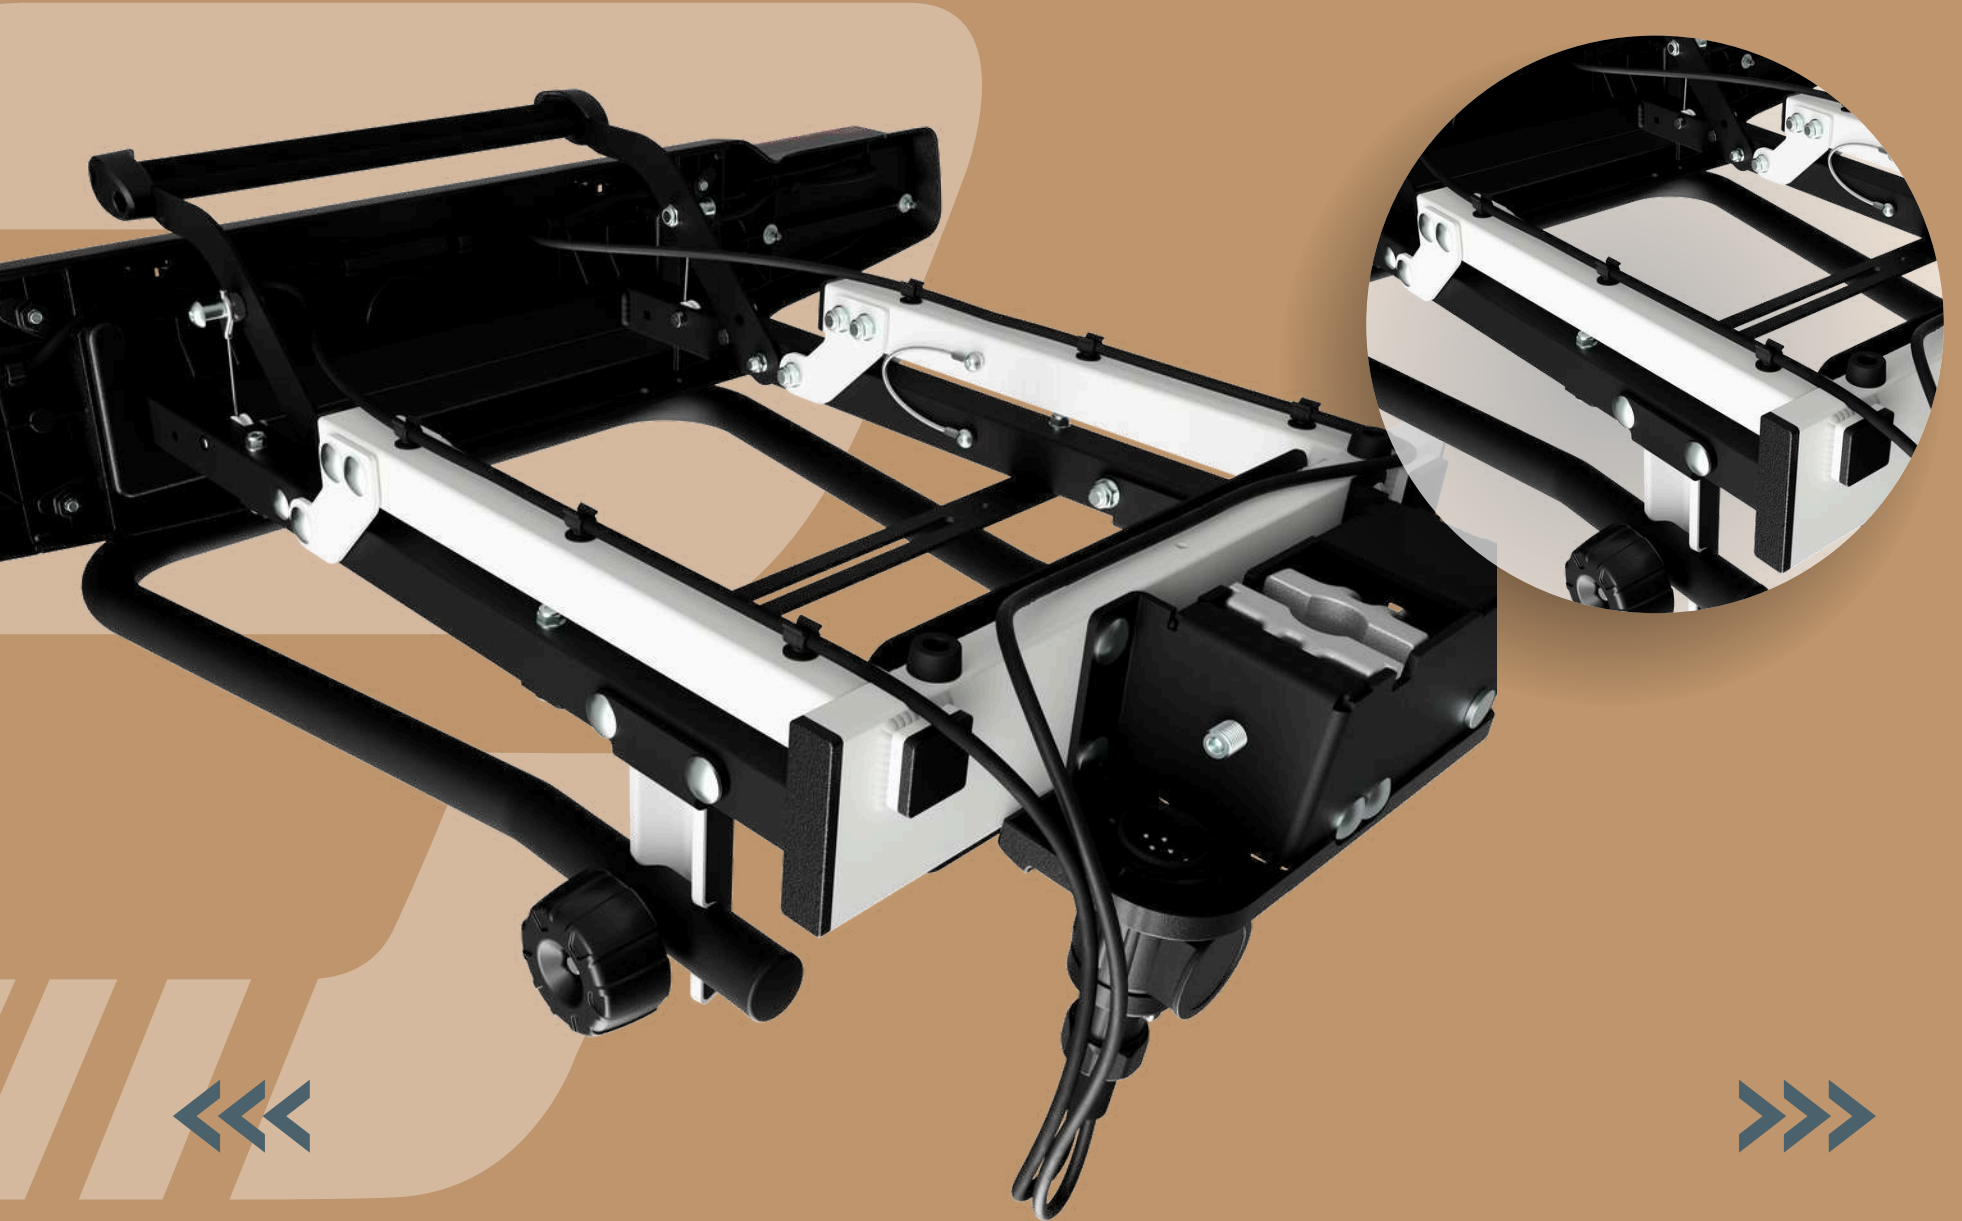

New **CONCEPT CARRIER**

Mix & MATCH

Mix and Match is a new concept in tow ball carrier systems, conceived with the goal to offer our customers a **tow ball fixing system base** on which the customer can combine **different** available **accessories**, such as cycle carriers, box, basket and luggage.

The system features not only the possibility of dynamic **Multi-Use** on the same base, but also the speed in which the different accessories can be changed, in as little as **2 minutes users** can convert from one accessory to another. Switch the platform from bike carrier into a tow-ball box or a luggage holder in just 2 minutes thanks to its **new quick fixing system**

The **BASE**

ART. 23.GP019

FEATURES

NEW TILTING SYSTEM

13 PINS PLUG HOLDER

CABLE ROUTING

LASER CUT LOGO

QUICK FIXING SYSTEM

NEW TILTING SYSTEM

13 PINS PLUG HOLDER

CABLE ROUTING

LASER CUT LOGO

QUICK FIXING SYSTEM

2 MINUTES FIXING

1 quick fixing system for all accessories

Switch the platform from bike carrier into a tow-ball box or a luggage holder in just 2 minutes thanks to its **new quick fixing system**