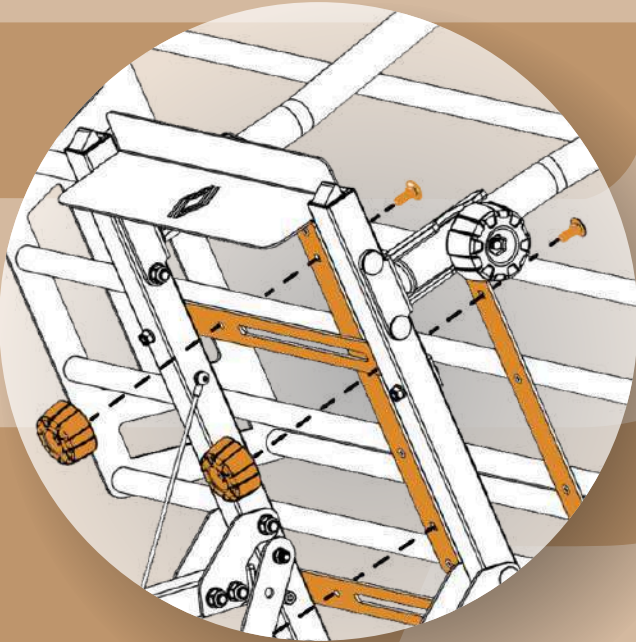

NEW TILTING SYSTEM

13 PINS PLUG HOLDER

CABLE ROUTING

LASER CUT LOGO

QUICK FIXING SYSTEM

2 MINUTES FIXING

1 quick fixing system for all accessories

Switch the platform from bike carrier into a tow-ball box or a luggage holder in just 2 minutes thanks to its **new quick fixing system**