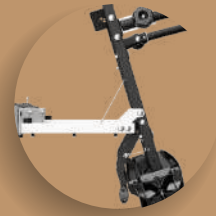

New **CONCEPT CARRIER**

Mix & MATCH

Mix and Match is a new concept in tow ball carrier systems, conceived with the goal to offer our customers a **tow ball fixing system base** on which the customer can combine **different** available **accessories**, such as cycle carriers, box, basket and luggage.

The system features not only the possibility of dynamic **Multi-Use** on the same base, but also the speed in which the different accessories can be changed, in as little as **2 minutes users** can convert from one accessory to another. Switch the platform from bike carrier into a tow-ball box or a luggage holder in just 2 minutes thanks to its **new quick fixing system**

The **BASE**

ART. 23.GP019

FEATURES

NEW TILTING SYSTEM

13 PINS PLUG HOLDER

CABLE ROUTING

LASER CUT LOGO

QUICK FIXING SYSTEM

NEW TILTING SYSTEM

13 PINS PLUG HOLDER

CABLE ROUTING

LASER CUT LOGO

QUICK FIXING SYSTEM

2 MINUTES FIXING

1 quick fixing system for all accessories

Switch the platform from bike carrier into a tow-ball box or a luggage holder in just 2 minutes thanks to its **new quick fixing system**