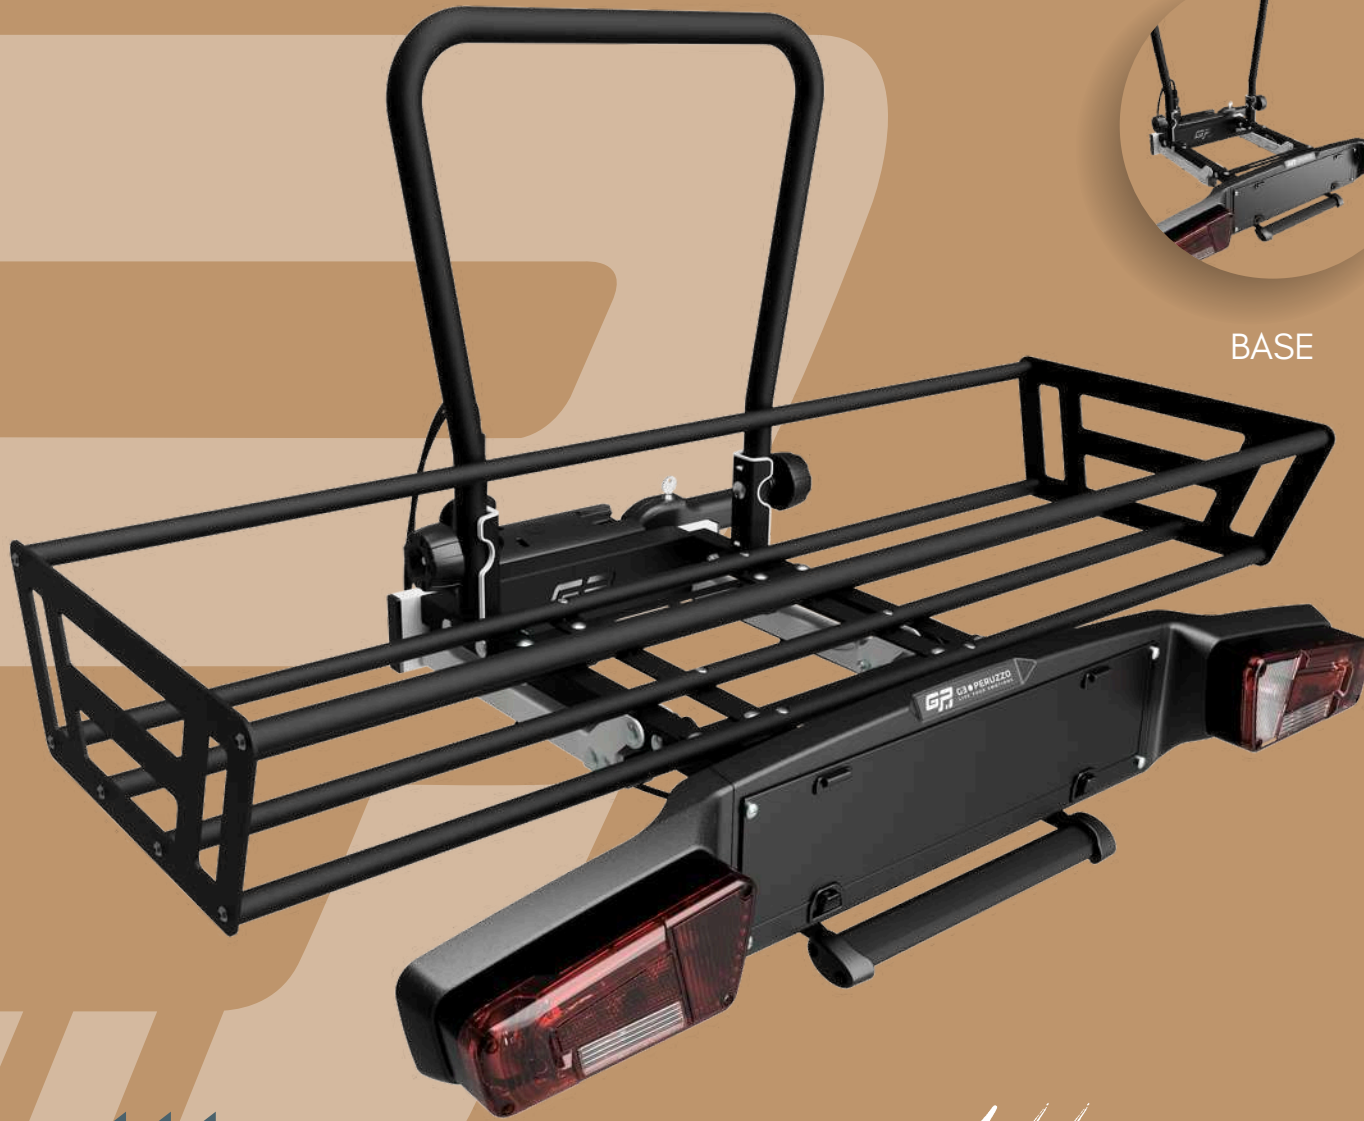

BASKET

BASE