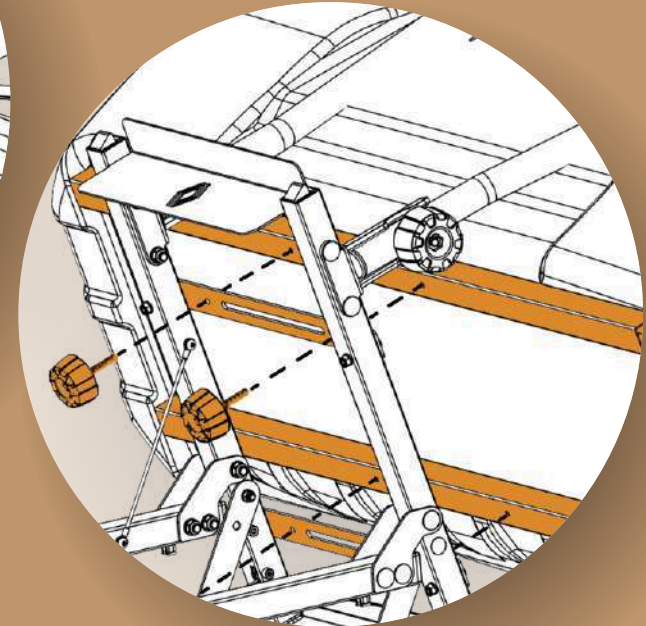

NEW TILTING SYSTEM

13 PINS PLUG HOLDER

CABLE ROUTING

LASER CUT LOGO

QUICK FIXING SYSTEM

2 MINUTES FIXING

1 quick fixing system for all accessories

Switch the platform from bike carrier into a tow-ball box or a luggage holder in just 2 minutes thanks to its **new quick fixing system**