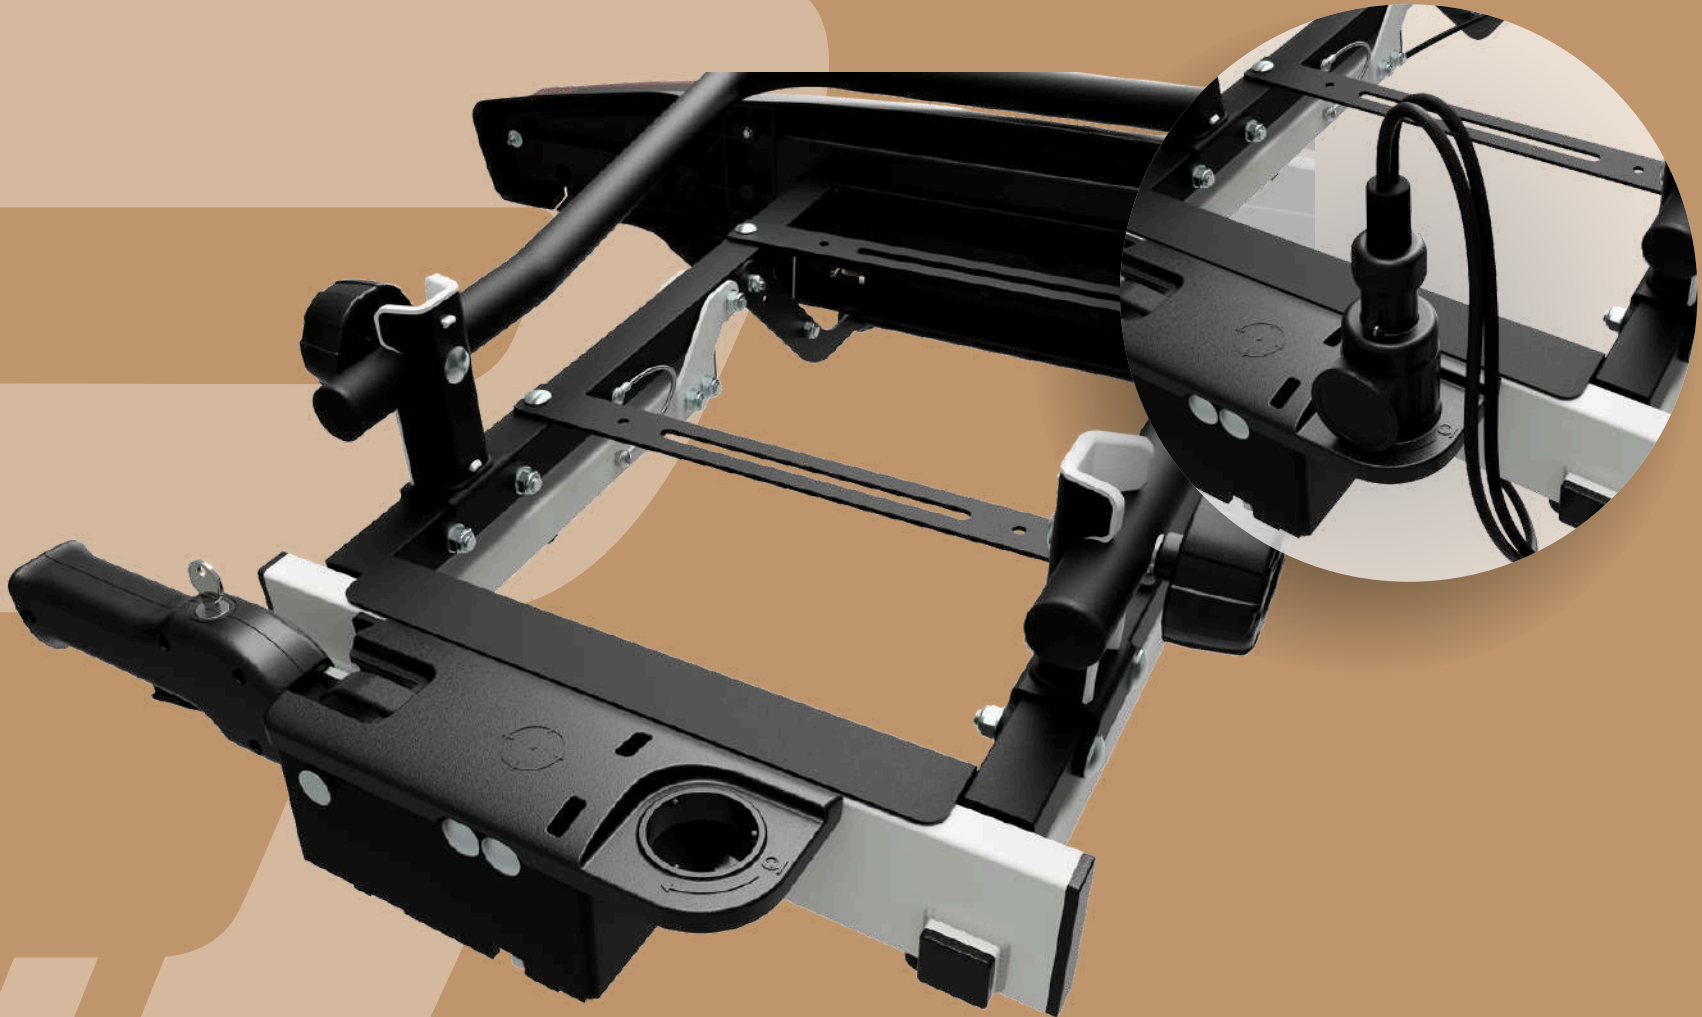

New **CONCEPT CARRIER**

Mix & MATCH

Mix and Match is a new concept in tow ball carrier systems, conceived with the goal to offer our customers a **tow ball fixing system base** on which the customer can combine **different** available **accessories**, such as cycle carriers, box, basket and luggage.

The system features not only the possibility of dynamic **Multi-Use** on the same base, but also the speed in which the different accessories can be changed, in as little as **2 minutes users** can convert from one accessory to another. Switch the platform from bike carrier into a tow-ball box or a luggage holder in just 2 minutes thanks to its **new quick fixing system**

The **BASE**

ART. 23.GP019

FEATURES

NEW TILTING SYSTEM

13 PINS PLUG HOLDER

CABLE ROUTING

LASER CUT LOGO

QUICK FIXING SYSTEM

NEW TILTING SYSTEM

13 PINS PLUG HOLDER

CABLE ROUTING

LASER CUT LOGO

QUICK FIXING SYSTEM

2 MINUTES FIXING

1 quick fixing system for all accessories

Switch the platform from bike carrier into a tow-ball box or a luggage holder in just 2 minutes thanks to its **new quick fixing system**