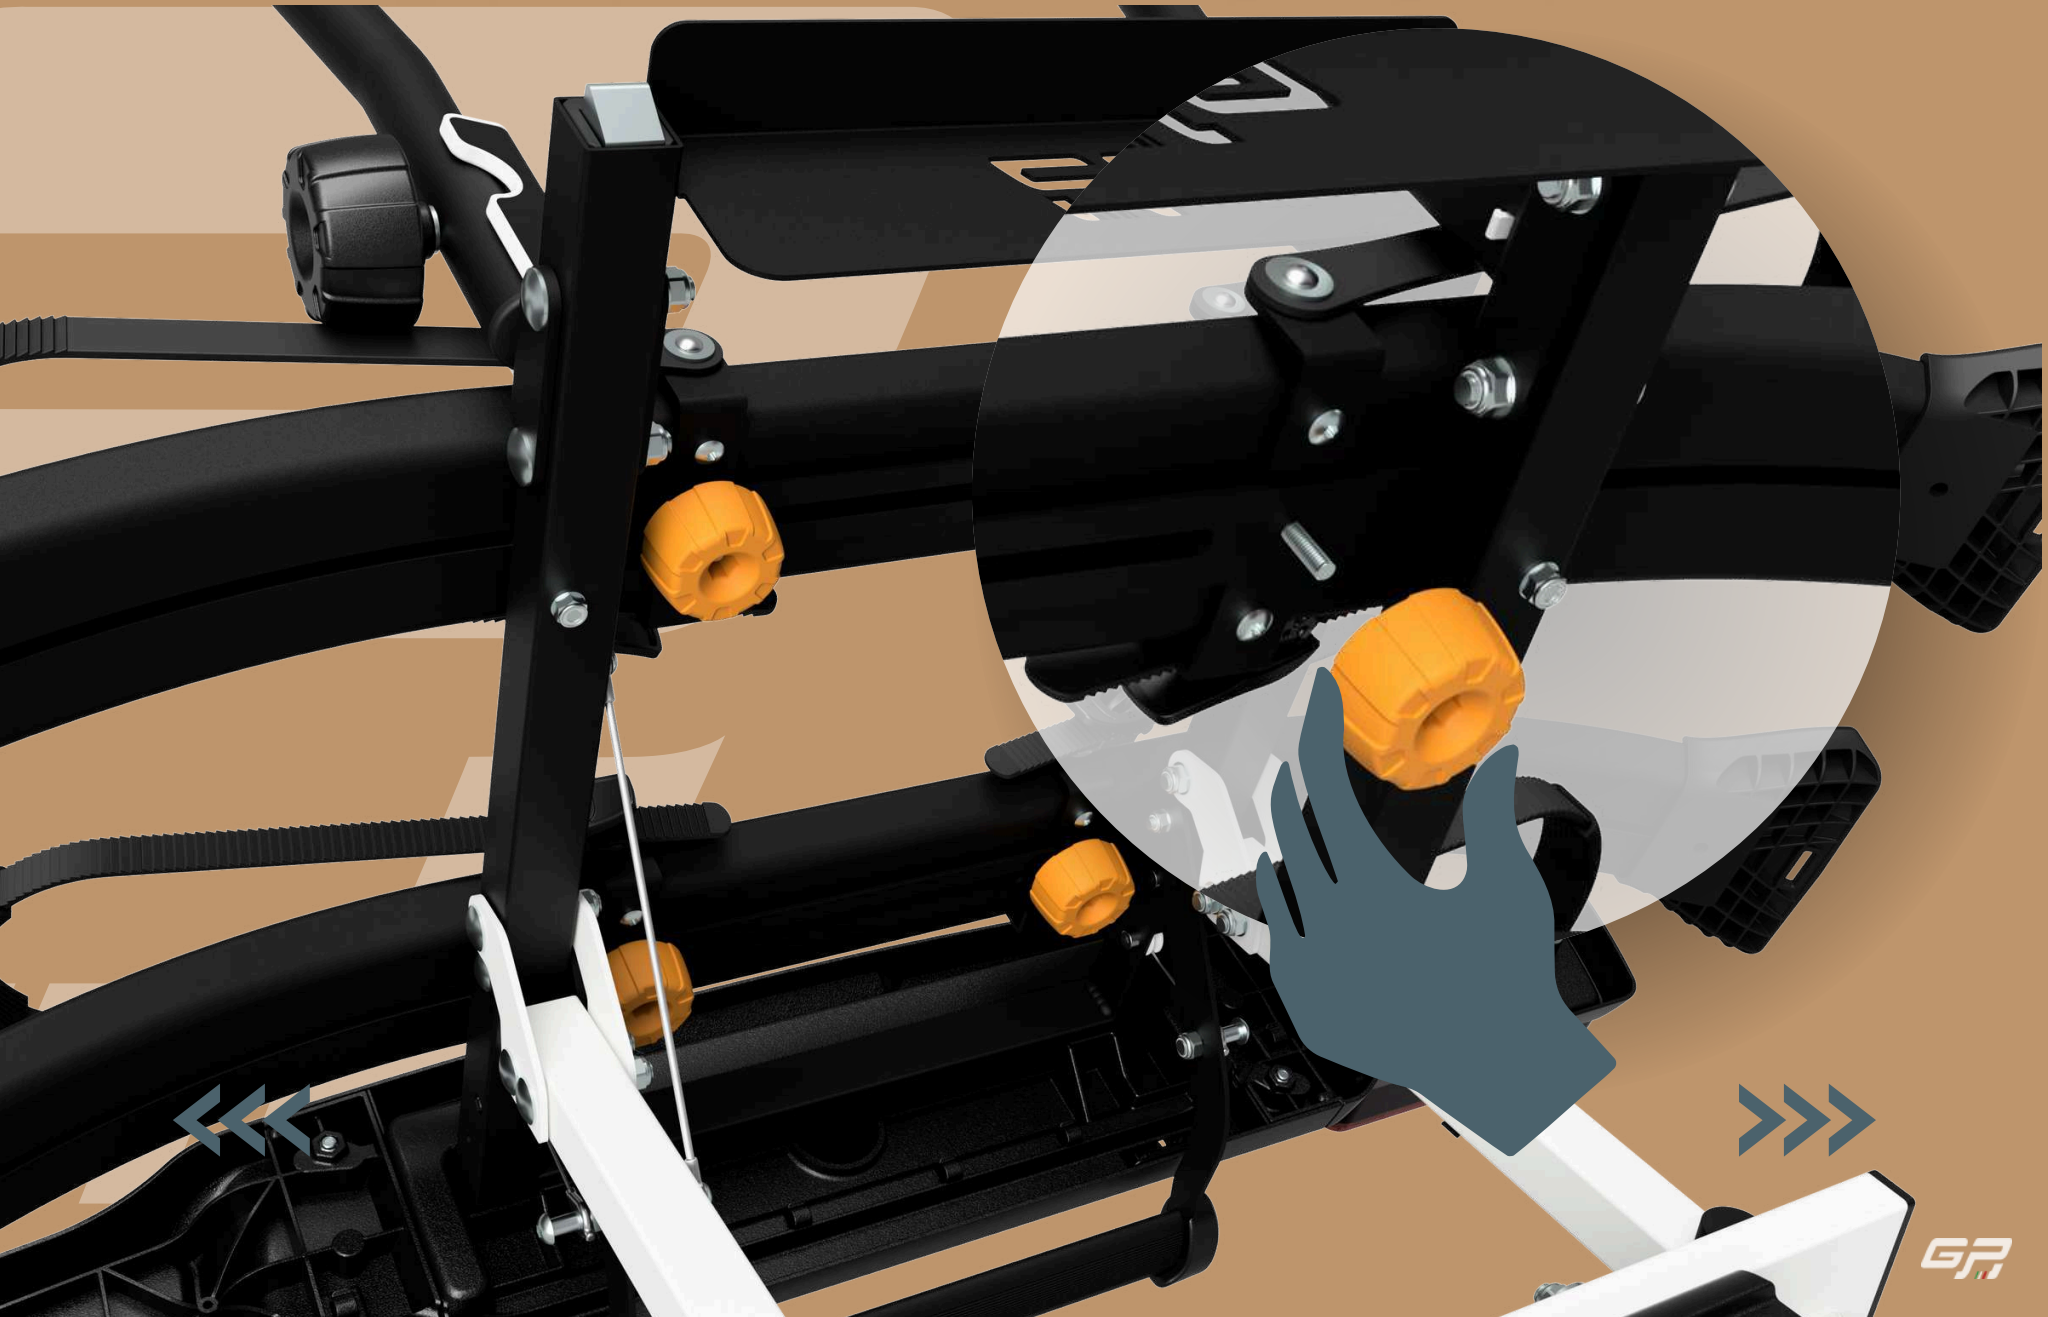

New **CONCEPT CARRIER**

Mix & MATCH

Mix and Match is a new concept in tow ball carrier systems, conceived with the goal to offer our customers a **tow ball fixing system base** on which the customer can combine **different** available **accessories**, such as cycle carriers, box, basket and luggage.

The system features not only the possibility of dynamic **Multi-Use** on the same base, but also the speed in which the different accessories can be changed, in as little as **2 minutes users** can convert from one accessory to another. Switch the platform from bike carrier into a tow-ball box or a luggage holder in just 2 minutes thanks to its **new quick fixing system**

The **BASE**

ART. 23.GP019

FEATURES

NEW TILTING SYSTEM

13 PINS PLUG HOLDER

CABLE ROUTING

LASER CUT LOGO

QUICK FIXING SYSTEM

NEW TILTING SYSTEM

13 PINS PLUG HOLDER

CABLE ROUTING

LASER CUT LOGO

QUICK FIXING SYSTEM

2 MINUTES FIXING

1 quick fixing system for all accessories

Switch the platform from bike carrier into a tow-ball box or a luggage holder in just 2 minutes thanks to its **new quick fixing system**