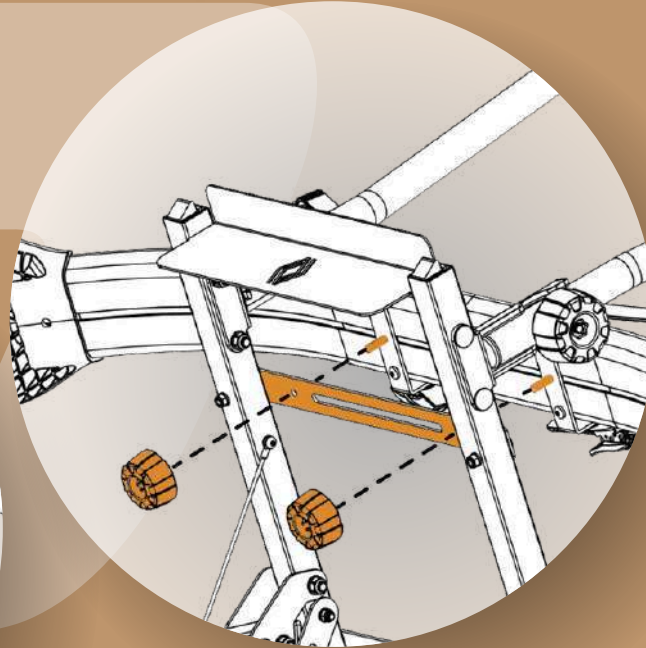

NEW TILTING SYSTEM

13 PINS PLUG HOLDER

CABLE ROUTING

LASER CUT LOGO

QUICK FIXING SYSTEM

2 MINUTES FIXING

1 quick fixing system for all accessories

Switch the platform from bike carrier into a tow-ball box or a luggage holder in just 2 minutes thanks to its **new quick fixing system**